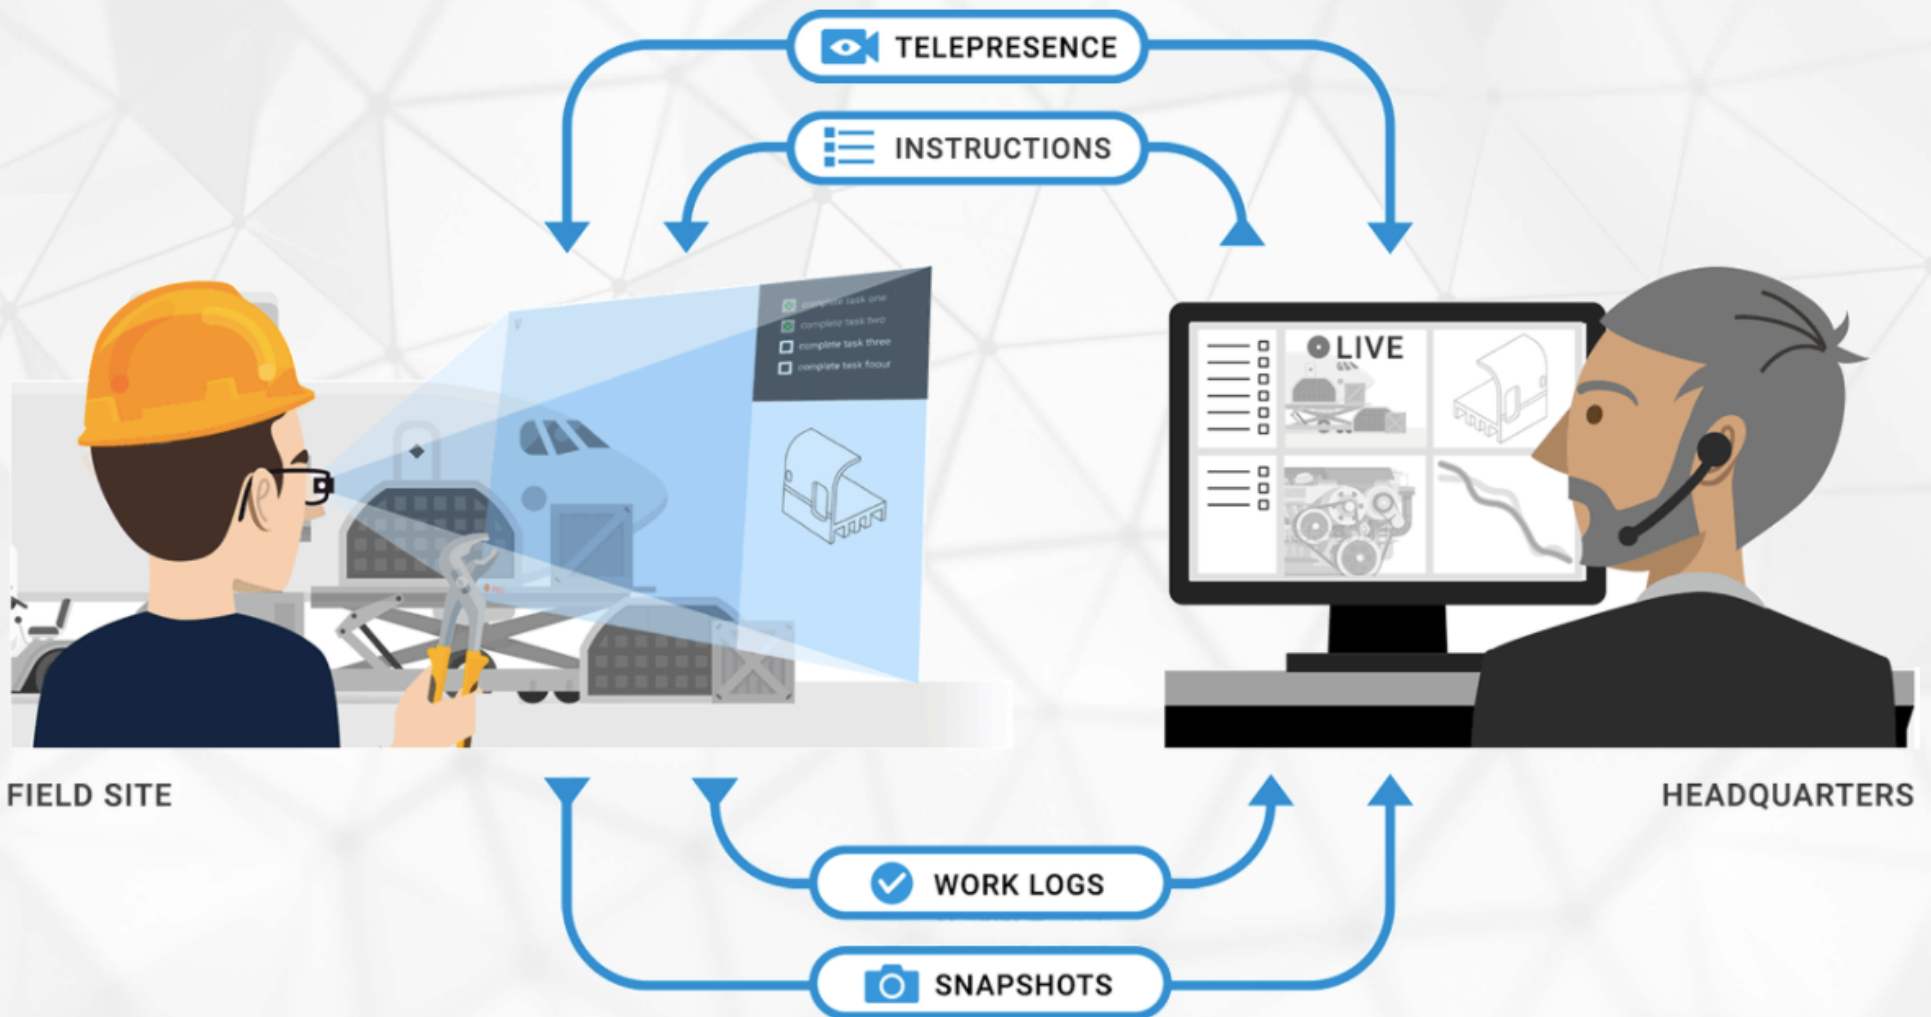

VITAL
ENTERPRISES

SUPERPOWERS for TECHNICIANS

Vital is revolutionizing Augmented Reality. We give superpowers to technicians and engineers worldwide by making the workspace virtual and enabling colleagues in different countries to work side by side.

Vital is the only Augmented Reality software that is subscription based. Vital software is compatible with any smart device to make this cutting-edge technology affordable and accessible for SMBs to Fortune 500s.

SPEED and EFFICIENCY
depend on
INFORMATION and ASSISTANCE

GLANCEABLE WORK
INSTRUCTIONS

Always-in-view text,
images, videos & PDFs
with hands-free control

STEP-BY-STEP
WORKFLOWS

Automatic logging and
photo snapshots of
each completed step